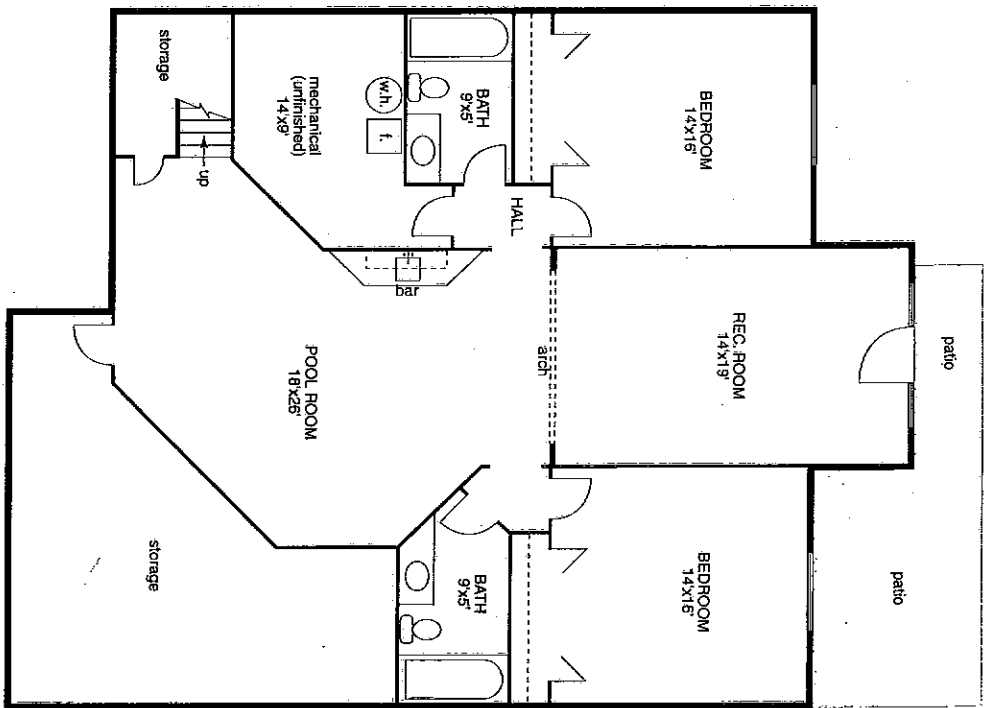

Total Square Footages:

Main Level	1,990
Garden Level or basement (Unfinished)	1,585
Garage	405
	500

Finished Garden or Basement Level
 Garden Levels are optional on all floor plans

Cypress Ridge reserves the right to alter or discontinue these architectural plans or specifications. Slight variations in specifications do not incur any obligations on the part of the builder. Some features in the models are shown as optional, and therefore have additional costs associated with them. Prices are subject to change without notice. All dimensions and footage calculations are approximate. All phases beyond PHASE ONE are artistic perceptions only and are not to be relied upon for true configuration. Actual designs may vary.